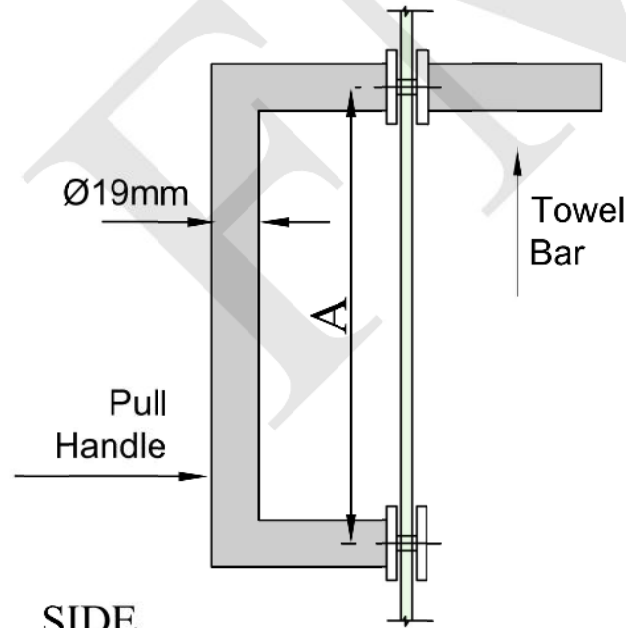

**TOP VIEW**

**SIDE VIEW**

MODEL	A	B
TC13-618	6"	18"
TC13-818	8"	18"

**GLASS FABRICATION**

<b>NOTES:</b> - PROPRIETARY AND CONFIDENTIAL. - THE INFORMATION CONTAINED IN THIS DRAWING IS THE SOLE PROPERTY OF FMF GLASS HARDWARE. ANY REPRODUCTION IN PART OR AS A WHOLE WITHOUT THE WRITTEN PERMISSION OF FMF GLASS HARDWARE IS PROHIBITED.	PRODUCT NAME: <b>Mitered Series Towel Bar</b>		PRODUCT MODEL NUMBER: <b>TC13</b>		
	DWG NO. <b>TC13_1</b>	UNIT: <b>MM</b>	DWG SIZE/SCALE <b>A4/NTS</b>	<b>FMF GLASS HARDWARE</b>	REV. <b>1</b>
	DATE: <b>05.23</b>	DRAWN BY: <b>FMF</b>			SHEET 1 OF 1