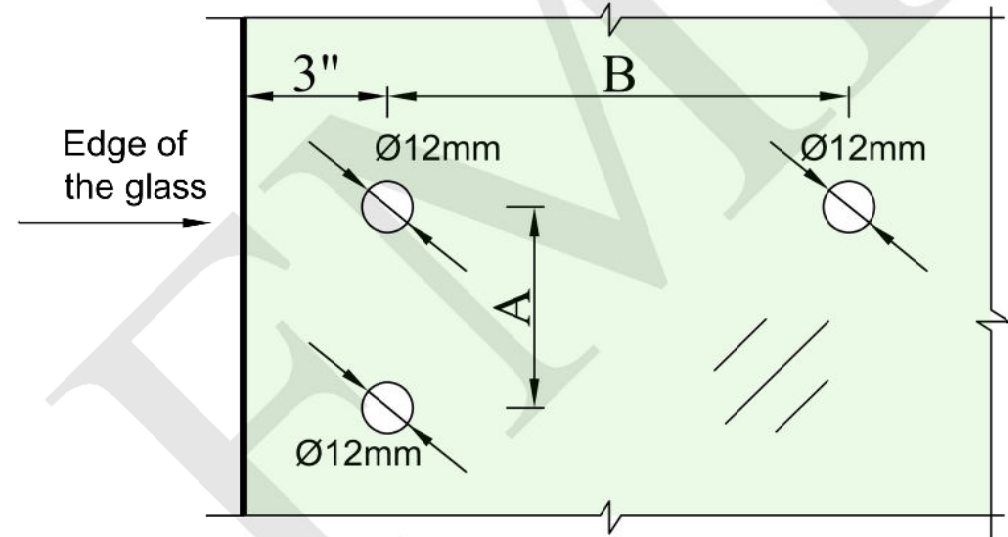

**TOP VIEW**

**SIDE VIEW**

MODEL	A	B
TC13-618	6"	18"
TC13-818	8"	18"

**GLASS FABRICATION**

<b>NOTES:</b> - PROPRIETARY AND CONFIDENTIAL. - THE INFORMATION CONTAINED IN THIS DRAWING IS THE SOLE PROPERTY OF FMF GLASS HARDWARE. ANY REPRODUCTION IN PART OR AS A WHOLE WITHOUT THE WRITTEN PERMISSION OF FMF GLASS HARDWARE IS PROHIBITED.	PRODUCT NAME: <b>Mitered Series Towel Bar</b>		PRODUCT MODEL NUMBER: <b>TC13</b>		
	DWG NO. <b>TC13_1</b>	UNIT: <b>MM</b>	DWG SIZE/SCALE <b>A4/NTS</b>	<b>FMF GLASS HARDWARE</b>	REV. <b>1</b>
	DATE: <b>05.23</b>	DRAWN BY: <b>FMF</b>			SHEET 1 OF 1