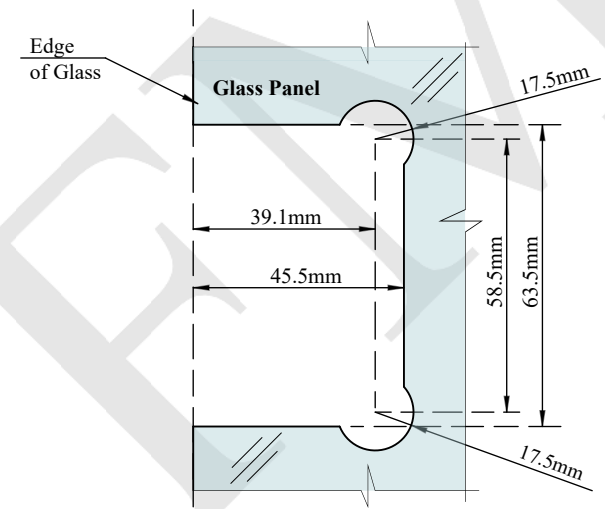

**STOCK SHOWER DOOR - 2 HOLES**

Model No.	Size	"A"	"B"
2466-2H	24x66"	31"	6"
2468-2H	24x68"	31"	6"
2472-2H	24x72"	32"	6"
2476-2H	24x76"	32"	6"
2478-2H	24x78"	32"	6"
2480-2H	24x80"	32"	8"
2482-2H	24x82"	32"	8"
2484-2H	24x84"	32"	8"

**HINGE CUT-OUT**

<b>NOTES:</b> - PROPRIETARY AND CONFIDENTIAL - THE INFORMATION CONTAINED IN THIS DRAWING IS THE SOLE PROPERTY OF FMF GLASS HARDWARE. ANY REPRODUCTION IN PART OR AS A WHOLE WITHOUT THE WRITTEN PERMISSION OF FMF GLASS HARDWARE IS PROHIBITED.	PRODUCT NAME: Stock Shower Doors 24"- 2 Holes		PRODUCT MODEL NUMBER: 2466-2H 2482-2H 2478-2H 2472-2H 2468-2H 2484-2H 2480-2H 2476-2H		
	DWG NO. 24SD2_1	UNIT: MM	DWG SIZE/SCALE A4/NTS	<b>FMF GLASS          HARDWARE</b>	REV. 1
	DATE: 11.22	DRAWN BY: FMF			SHEET 1 OF 1

**STOCK SHOWER DOOR - 2 HOLES**

Model No.	Size	"A"	"B"
2664-2H	26x64"	24"	6"
2668-2H	26x68"	31"	6"
2672-2H	26x72"	32"	6"
2676-2H	26x76"	32"	6"
2678-2H	26x78"	32"	6"
2680-2H	26x80"	32"	8"
2682-2H	26x82"	32"	8"
2684-2H	26x84"	32"	8"

Model No.	Width	Height
2472-3H	24"	72"
2476-3H	24"	76"
2478-3H	24"	78"
2480-3H	24"	80"
2482-3H	24"	82"

**STOCK SHOWER DOOR - 3 HOLES**

**HINGE CUT-OUT**

<b>NOTES:</b> - PROPRIETARY AND CONFIDENTIAL - THE INFORMATION CONTAINED IN THIS DRAWING IS THE SOLE PROPERTY OF FMF GLASS HARDWARE. ANY REPRODUCTION IN PART OR AS A WHOLE WITHOUT THE WRITTEN PERMISSION OF FMF GLASS HARDWARE IS PROHIBITED.	PRODUCT NAME: Stock Shower Doors 24" - 3 Holes		PRODUCT MODEL NUMBER: 2472-3H      2480-3H      2478-3H 2476-3H      2482-3H		
	DWG NO. 24SD3_1	UNIT: MM	DWG SIZE/SCALE A4/NTS	<b>FMF GLASS HARDWARE</b>	REV.      1
	DATE: 11.22	DRAWN BY: FMF			SHEET 1 OF 1