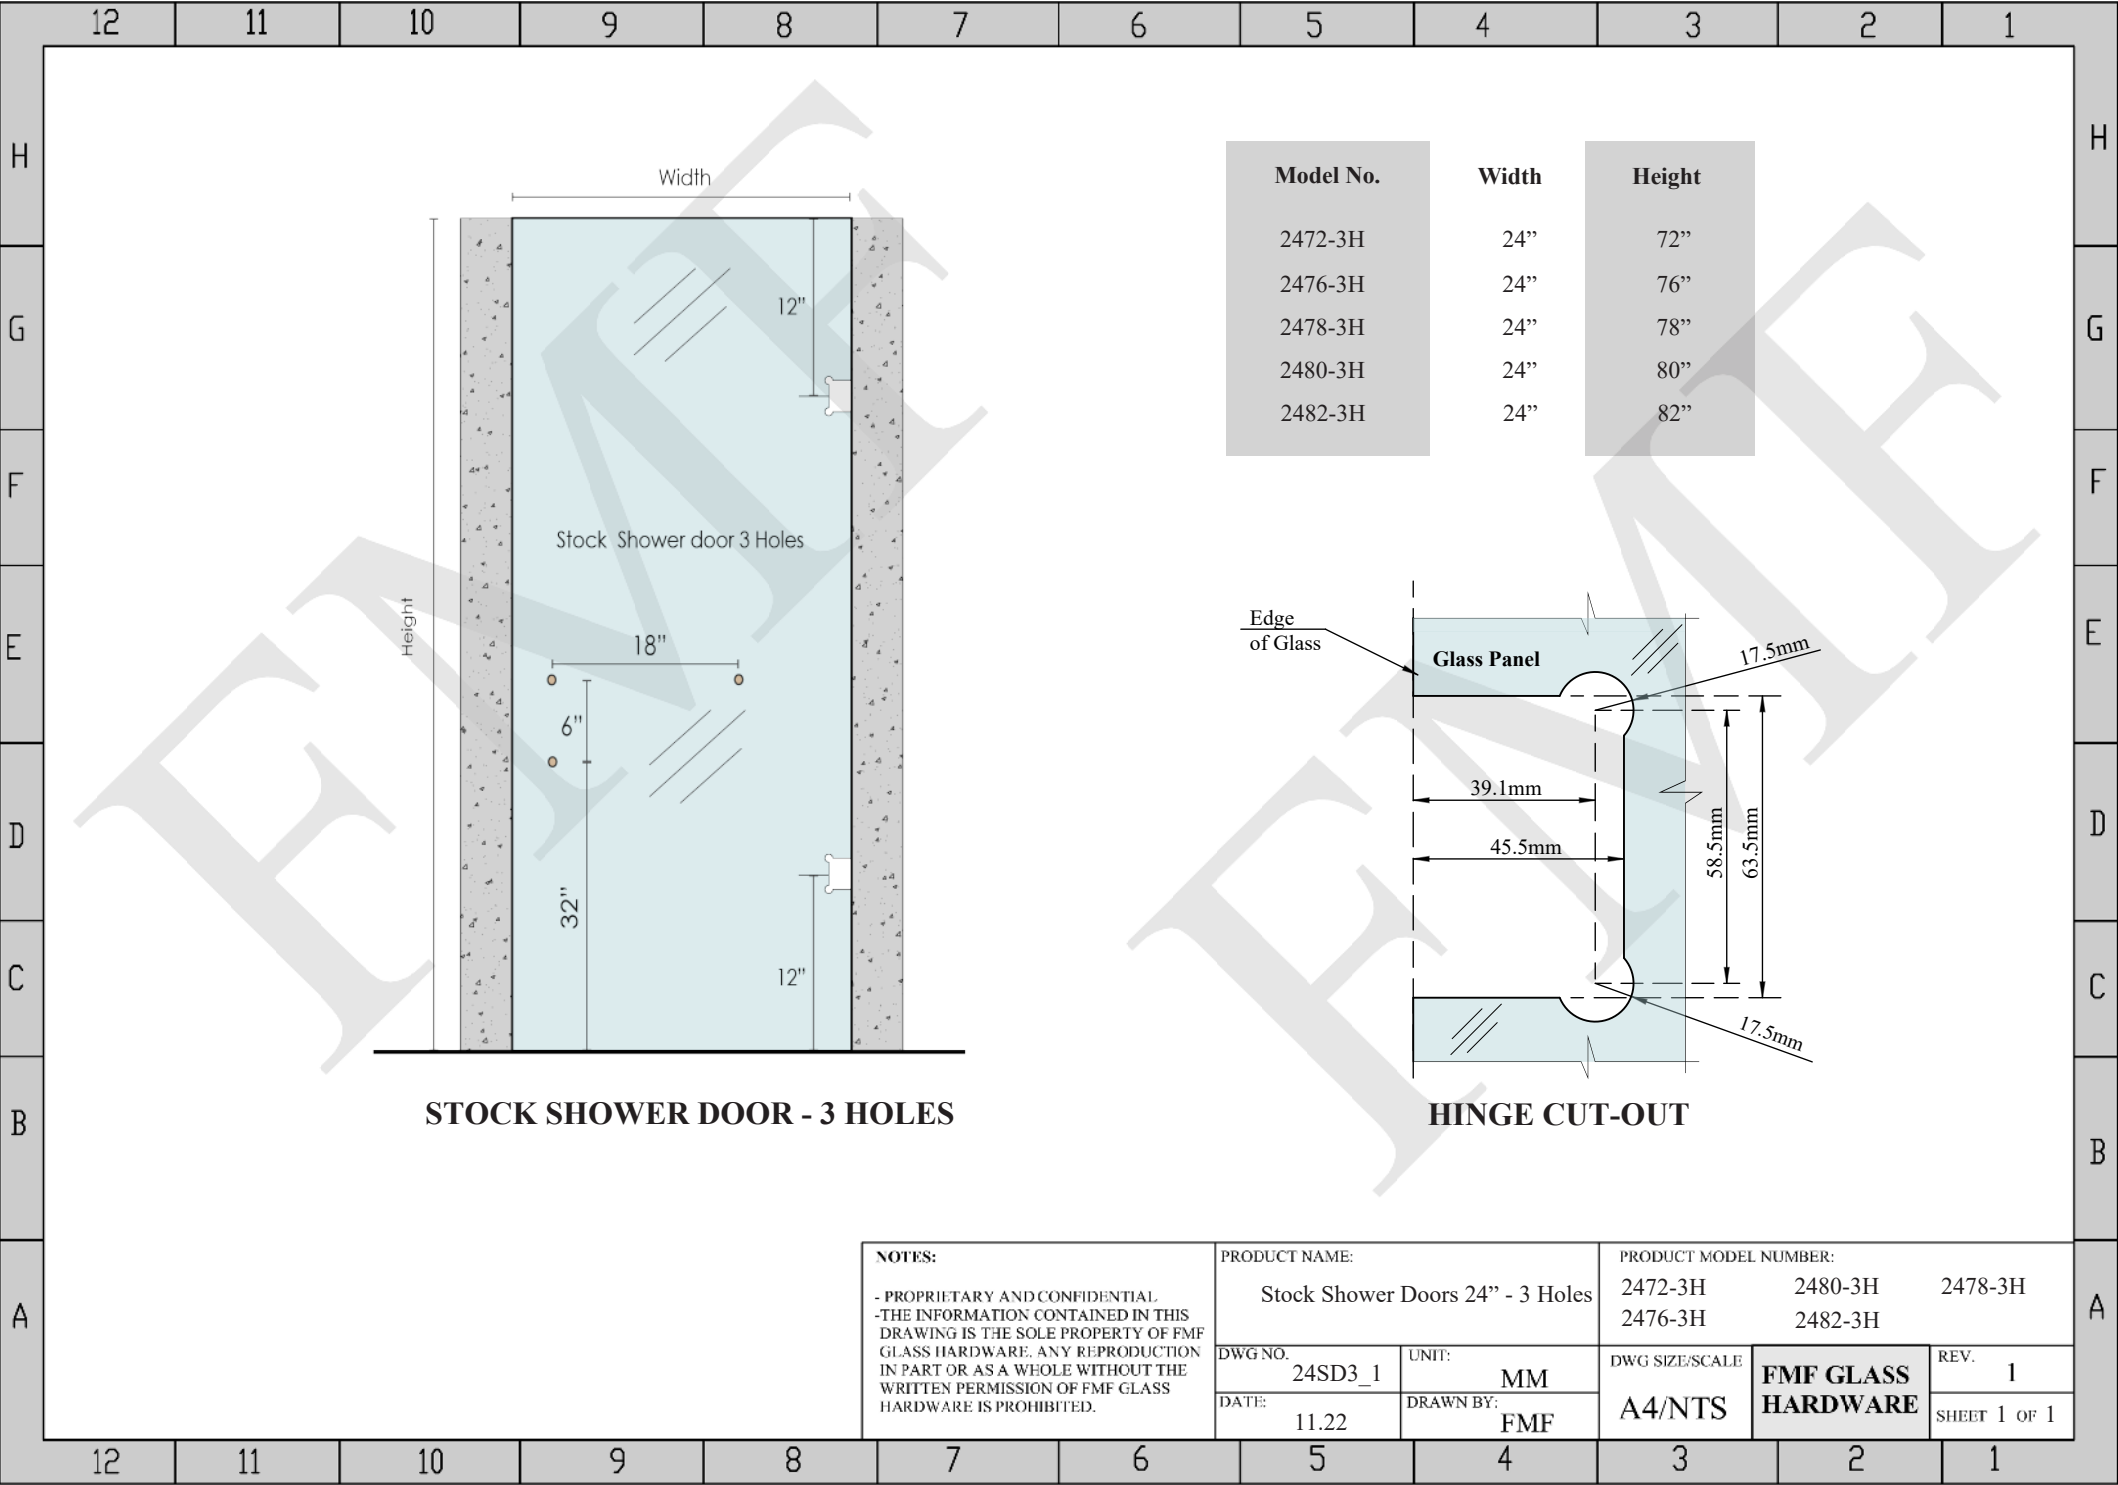

**STOCK SHOWER DOOR - 2 HOLES**

Model No.	Size	"A"	"B"
2466-2H	24x66"	31"	6"
2468-2H	24x68"	31"	6"
2472-2H	24x72"	32"	6"
2476-2H	24x76"	32"	6"
2478-2H	24x78"	32"	6"
2480-2H	24x80"	32"	8"
2482-2H	24x82"	32"	8"
2484-2H	24x84"	32"	8"

**HINGE CUT-OUT**

<b>NOTES:</b> - PROPRIETARY AND CONFIDENTIAL - THE INFORMATION CONTAINED IN THIS DRAWING IS THE SOLE PROPERTY OF FMF GLASS HARDWARE. ANY REPRODUCTION IN PART OR AS A WHOLE WITHOUT THE WRITTEN PERMISSION OF FMF GLASS HARDWARE IS PROHIBITED.	PRODUCT NAME: Stock Shower Doors 24"- 2 Holes		PRODUCT MODEL NUMBER: 2466-2H 2482-2H 2478-2H 2472-2H 2468-2H 2484-2H 2480-2H 2476-2H		
	DWG NO. 24SD2_1	UNIT: MM	DWG SIZE/SCALE A4/NTS	<b>FMF GLASS          HARDWARE</b>	REV. 1
	DATE: 11.22	DRAWN BY: FMF			SHEET 1 OF 1

**STOCK SHOWER DOOR - 2 HOLES**

Model No.	Size	"A"	"B"
2664-2H	26x64"	24"	6"
2668-2H	26x68"	31"	6"
2672-2H	26x72"	32"	6"
2676-2H	26x76"	32"	6"
2678-2H	26x78"	32"	6"
2680-2H	26x80"	32"	8"
2682-2H	26x82"	32"	8"
2684-2H	26x84"	32"	8"

Model No.	Width	Height
2472-3H	24"	72"
2476-3H	24"	76"
2478-3H	24"	78"
2480-3H	24"	80"
2482-3H	24"	82"

**STOCK SHOWER DOOR - 3 HOLES**

**HINGE CUT-OUT**

<b>NOTES:</b> - PROPRIETARY AND CONFIDENTIAL - THE INFORMATION CONTAINED IN THIS DRAWING IS THE SOLE PROPERTY OF FMF GLASS HARDWARE. ANY REPRODUCTION IN PART OR AS A WHOLE WITHOUT THE WRITTEN PERMISSION OF FMF GLASS HARDWARE IS PROHIBITED.	PRODUCT NAME: Stock Shower Doors 24" - 3 Holes		PRODUCT MODEL NUMBER: 2472-3H      2480-3H      2478-3H 2476-3H      2482-3H		
	DWG NO. 24SD3_1	UNIT: MM	DWG SIZE/SCALE A4/NTS	<b>FMF GLASS HARDWARE</b>	REV.      1
	DATE: 11.22	DRAWN BY: FMF			SHEET 1 OF 1