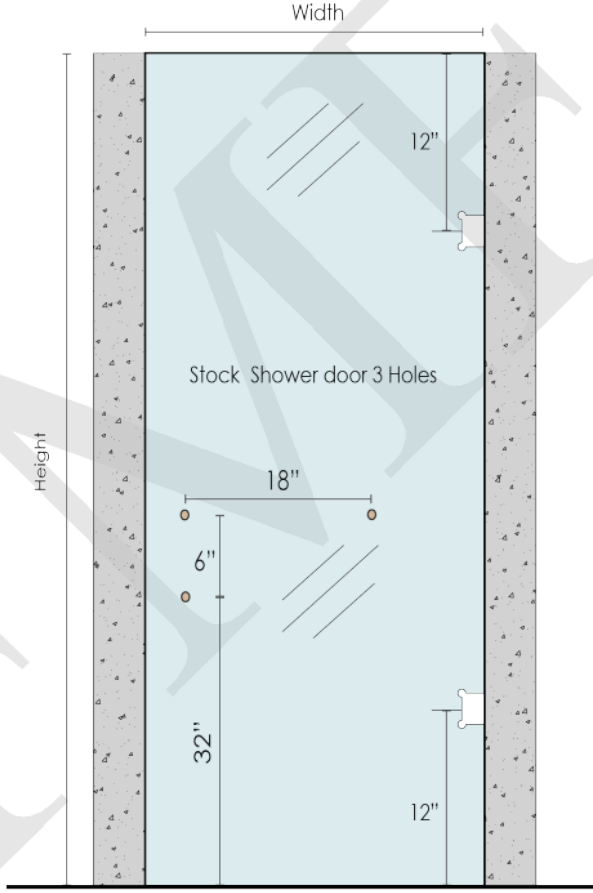

**STOCK SHOWER DOOR - 2 HOLES**

Model No.	Size	"A"	"B"
2466-2H	24x66"	31"	6"
2468-2H	24x68"	31"	6"
2472-2H	24x72"	32"	6"
2476-2H	24x76"	32"	6"
2478-2H	24x78"	32"	6"
2480-2H	24x80"	32"	8"
2482-2H	24x82"	32"	8"
2484-2H	24x84"	32"	8"

**STOCK SHOWER DOOR - 2 HOLES**

Model No.	Size	"A"	"B"
2664-2H	26x64"	24"	6"
2668-2H	26x68"	31"	6"
2672-2H	26x72"	32"	6"
2676-2H	26x76"	32"	6"
2678-2H	26x78"	32"	6"
2680-2H	26x80"	32"	8"
2682-2H	26x82"	32"	8"
2684-2H	26x84"	32"	8"

Model No.	Width	Height
2472-3H	24"	72"
2476-3H	24"	76"
2478-3H	24"	78"
2480-3H	24"	80"
2482-3H	24"	82"

**STOCK SHOWER DOOR - 3 HOLES**

**HINGE CUT-OUT**

<b>NOTES:</b> - PROPRIETARY AND CONFIDENTIAL - THE INFORMATION CONTAINED IN THIS DRAWING IS THE SOLE PROPERTY OF FMF GLASS HARDWARE. ANY REPRODUCTION IN PART OR AS A WHOLE WITHOUT THE WRITTEN PERMISSION OF FMF GLASS HARDWARE IS PROHIBITED.	PRODUCT NAME: Stock Shower Doors 24" - 3 Holes		PRODUCT MODEL NUMBER: 2472-3H      2480-3H      2478-3H 2476-3H      2482-3H		
	DWG NO. 24SD3_1	UNIT: MM	DWG SIZE/SCALE A4/NTS	<b>FMF GLASS HARDWARE</b>	REV.      1
	DATE: 11.22	DRAWN BY: FMF			SHEET 1 OF 1

**STOCK SHOWER DOOR - 3 HOLES**

Model No.	Width	Height
2668-3H	26"	68"
2672-3H	26"	72"
2674-3H	26"	74"
2676-3H	26"	76"
2678-3H	26"	78"
2680-3H	26"	80"
2682-3H	26"	82"
2684-3H	26"	84"

**HINGE CUT-OUT**

<b>NOTES:</b> - PROPRIETARY AND CONFIDENTIAL - THE INFORMATION CONTAINED IN THIS DRAWING IS THE SOLE PROPERTY OF FMF GLASS HARDWARE. ANY REPRODUCTION IN PART OR AS A WHOLE WITHOUT THE WRITTEN PERMISSION OF FMF GLASS HARDWARE IS PROHIBITED.	PRODUCT NAME: Stock Shower Doors 26"- 3 Holes		PRODUCT MODEL NUMBER: 2676-3H 2672-3H 2684-3H 2678-3H 2668-3H 2674-3H 2682-3H 2680-3H			
	DWG NO. 26SD3_1	UNIT: MM	DWG SIZE/SCALE A4/NTS	<b>FMF GLASS HARDWARE</b>		REV. 1
	DATE: 11.22	DRAWN BY: FMF				SHEET 1 OF 1