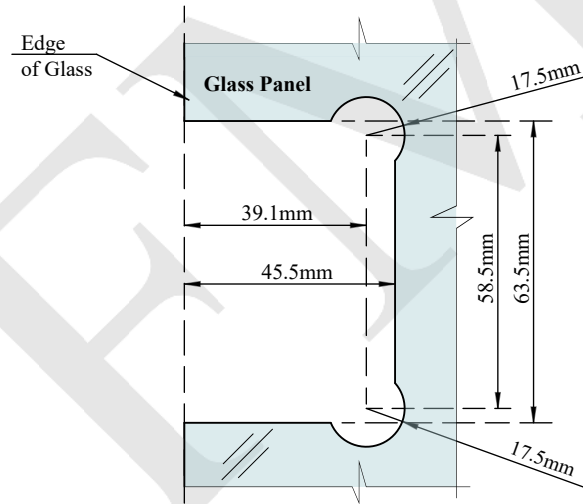

**STOCK SHOWER DOOR - 2 HOLES**

Model No.	Size	"A"	"B"
2466-2H	24x66"	31"	6"
2468-2H	24x68"	31"	6"
2472-2H	24x72"	32"	6"
2476-2H	24x76"	32"	6"
2478-2H	24x78"	32"	6"
2480-2H	24x80"	32"	8"
2482-2H	24x82"	32"	8"
2484-2H	24x84"	32"	8"

**HINGE CUT-OUT**

<b>NOTES:</b> - PROPRIETARY AND CONFIDENTIAL - THE INFORMATION CONTAINED IN THIS DRAWING IS THE SOLE PROPERTY OF FMF GLASS HARDWARE. ANY REPRODUCTION IN PART OR AS A WHOLE WITHOUT THE WRITTEN PERMISSION OF FMF GLASS HARDWARE IS PROHIBITED.	PRODUCT NAME: Stock Shower Doors 24"- 2 Holes		PRODUCT MODEL NUMBER: 2466-2H 2482-2H 2478-2H 2472-2H 2468-2H 2484-2H 2480-2H 2476-2H		
	DWG NO. 24SD2_1	UNIT: MM	DWG SIZE/SCALE A4/NTS	<b>FMF GLASS          HARDWARE</b>	REV. 1
	DATE: 11.22	DRAWN BY: FMF			SHEET 1 OF 1

**STOCK SHOWER DOOR - 2 HOLES**

Model No.	Size	"A"	"B"
2664-2H	26x64"	24"	6"
2668-2H	26x68"	31"	6"
2672-2H	26x72"	32"	6"
2676-2H	26x76"	32"	6"
2678-2H	26x78"	32"	6"
2680-2H	26x80"	32"	8"
2682-2H	26x82"	32"	8"
2684-2H	26x84"	32"	8"

Model No.	Width	Height
2472-3H	24"	72"
2476-3H	24"	76"
2478-3H	24"	78"
2480-3H	24"	80"
2482-3H	24"	82"

**STOCK SHOWER DOOR - 3 HOLES**

**HINGE CUT-OUT**

<b>NOTES:</b> - PROPRIETARY AND CONFIDENTIAL - THE INFORMATION CONTAINED IN THIS DRAWING IS THE SOLE PROPERTY OF FMF GLASS HARDWARE. ANY REPRODUCTION IN PART OR AS A WHOLE WITHOUT THE WRITTEN PERMISSION OF FMF GLASS HARDWARE IS PROHIBITED.	PRODUCT NAME: Stock Shower Doors 24" - 3 Holes		PRODUCT MODEL NUMBER: 2472-3H      2480-3H      2478-3H 2476-3H      2482-3H		
	DWG NO. 24SD3_1	UNIT: MM	DWG SIZE/SCALE A4/NTS	<b>FMF GLASS HARDWARE</b>	REV.      1
	DATE: 11.22	DRAWN BY: FMF			SHEET 1 OF 1