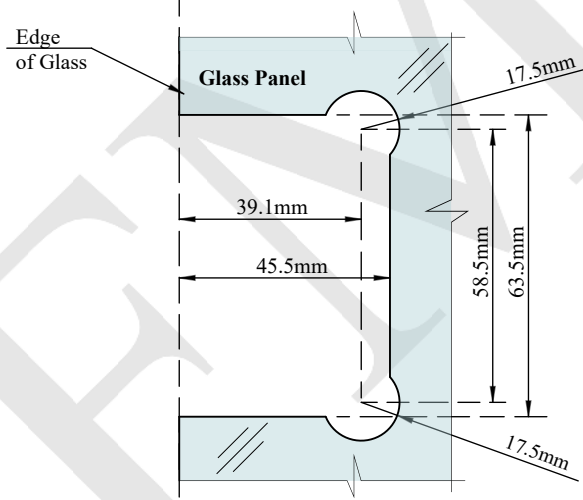

**STOCK SHOWER DOOR - 2 HOLES**

Model No.	Size	"A"	"B"
2664-2H	26x64"	24"	6"
2668-2H	26x68"	31"	6"
2672-2H	26x72"	32"	6"
2676-2H	26x76"	32"	6"
2678-2H	26x78"	32"	6"
2680-2H	26x80"	32"	8"
2682-2H	26x82"	32"	8"
2684-2H	26x84"	32"	8"

**HINGE CUT-OUT**

<b>NOTES:</b> - PROPRIETARY AND CONFIDENTIAL - THE INFORMATION CONTAINED IN THIS DRAWING IS THE SOLE PROPERTY OF FMF GLASS HARDWARE. ANY REPRODUCTION IN PART OR AS A WHOLE WITHOUT THE WRITTEN PERMISSION OF FMF GLASS HARDWARE IS PROHIBITED.	PRODUCT NAME:		PRODUCT MODEL NUMBER:		
	Stock Shower Doors 26"- 2 Holes		2664-2H 2676-2H 2678-2H 2668-2H 2682-2H 2684-2H 2680-2H 2672-2H		
	DWG NO.	UNIT:	DWG SIZE/SCALE	<b>FMF GLASS          HARDWARE</b>	REV.
	DATE:	DRAWN BY:	A4/NTS		1
	26SD2_1	MM			
	11.22	FMF		SHEET 1 OF 1	

Model No.	Width	Height
2472-3H	24"	72"
2476-3H	24"	76"
2478-3H	24"	78"
2480-3H	24"	80"
2482-3H	24"	82"

**STOCK SHOWER DOOR - 3 HOLES**

**HINGE CUT-OUT**

<b>NOTES:</b> - PROPRIETARY AND CONFIDENTIAL - THE INFORMATION CONTAINED IN THIS DRAWING IS THE SOLE PROPERTY OF FMF GLASS HARDWARE. ANY REPRODUCTION IN PART OR AS A WHOLE WITHOUT THE WRITTEN PERMISSION OF FMF GLASS HARDWARE IS PROHIBITED.	PRODUCT NAME: Stock Shower Doors 24" - 3 Holes		PRODUCT MODEL NUMBER: 2472-3H      2480-3H      2478-3H 2476-3H      2482-3H		
	DWG NO. 24SD3_1	UNIT: MM	DWG SIZE/SCALE A4/NTS	<b>FMF GLASS HARDWARE</b>	REV.      1
	DATE: 11.22	DRAWN BY: FMF			SHEET 1 OF 1