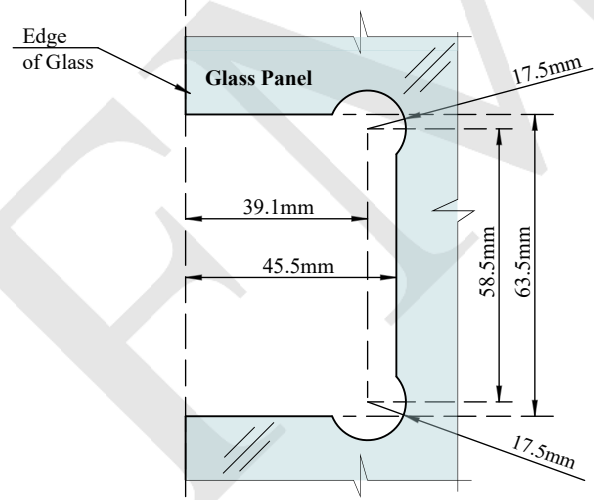

**HINGE CUT-OUT**

<b>NOTES:</b> - PROPRIETARY AND CONFIDENTIAL - THE INFORMATION CONTAINED IN THIS DRAWING IS THE SOLE PROPERTY OF FMF GLASS HARDWARE. ANY REPRODUCTION IN PART OR AS A WHOLE WITHOUT THE WRITTEN PERMISSION OF FMF GLASS HARDWARE IS PROHIBITED.	PRODUCT NAME:		PRODUCT MODEL NUMBER:		
	Stock Shower Doors 26"- 2 Holes		2664-2H 2676-2H 2678-2H 2668-2H 2682-2H 2684-2H 2680-2H 2672-2H		
	DWG NO.	UNIT:	DWG SIZE/SCALE	<b>FMF GLASS          HARDWARE</b>	REV.
	DATE:	DRAWN BY:	A4/NTS		1
	26SD2_1	MM			
	11.22	FMF		SHEET 1 OF 1	

Model No.	Width	Height
2472-3H	24"	72"
2476-3H	24"	76"
2478-3H	24"	78"
2480-3H	24"	80"
2482-3H	24"	82"

**STOCK SHOWER DOOR - 3 HOLES**

**HINGE CUT-OUT**

<b>NOTES:</b> - PROPRIETARY AND CONFIDENTIAL - THE INFORMATION CONTAINED IN THIS DRAWING IS THE SOLE PROPERTY OF FMF GLASS HARDWARE. ANY REPRODUCTION IN PART OR AS A WHOLE WITHOUT THE WRITTEN PERMISSION OF FMF GLASS HARDWARE IS PROHIBITED.	PRODUCT NAME: Stock Shower Doors 24" - 3 Holes		PRODUCT MODEL NUMBER: 2472-3H      2480-3H      2478-3H 2476-3H      2482-3H		
	DWG NO. 24SD3_1	UNIT: MM	DWG SIZE/SCALE A4/NTS	<b>FMF GLASS HARDWARE</b>	REV.      1
	DATE: 11.22	DRAWN BY: FMF			SHEET 1 OF 1

**STOCK SHOWER DOOR - 3 HOLES**

Model No.	Width	Height
2668-3H	26"	68"
2672-3H	26"	72"
2674-3H	26"	74"
2676-3H	26"	76"
2678-3H	26"	78"
2680-3H	26"	80"
2682-3H	26"	82"
2684-3H	26"	84"

**HINGE CUT-OUT**

<b>NOTES:</b> - PROPRIETARY AND CONFIDENTIAL - THE INFORMATION CONTAINED IN THIS DRAWING IS THE SOLE PROPERTY OF FMF GLASS HARDWARE. ANY REPRODUCTION IN PART OR AS A WHOLE WITHOUT THE WRITTEN PERMISSION OF FMF GLASS HARDWARE IS PROHIBITED.	PRODUCT NAME: Stock Shower Doors 26"- 3 Holes		PRODUCT MODEL NUMBER: 2676-3H 2672-3H 2684-3H 2678-3H 2668-3H 2674-3H 2682-3H 2680-3H			
	DWG NO. 26SD3_1	UNIT: MM	DWG SIZE/SCALE A4/NTS	<b>FMF GLASS HARDWARE</b>		REV. 1
	DATE: 11.22	DRAWN BY: FMF				SHEET 1 OF 1