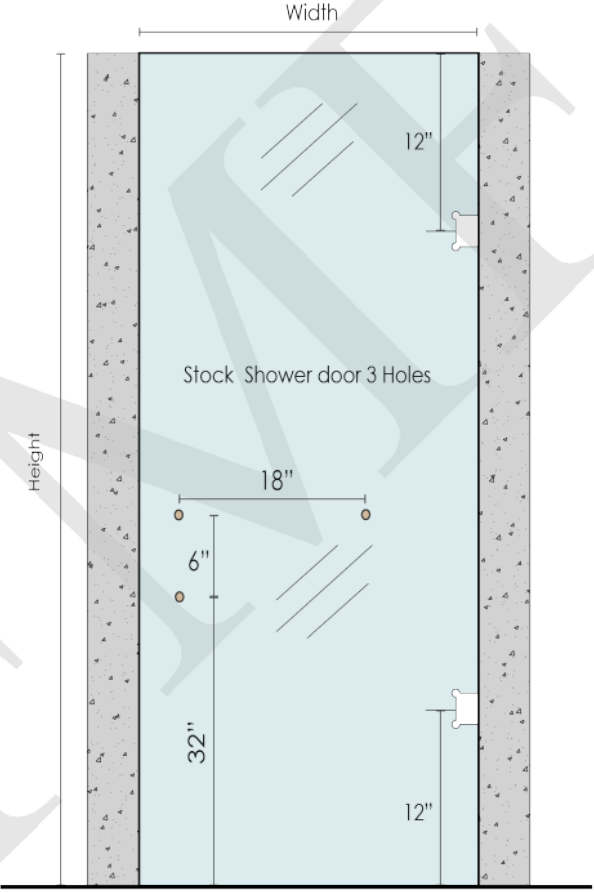

**STOCK SHOWER DOOR - 2 HOLES**

Model No.	Size	"A"	"B"
2466-2H	24x66"	31"	6"
2468-2H	24x68"	31"	6"
2472-2H	24x72"	32"	6"
2476-2H	24x76"	32"	6"
2478-2H	24x78"	32"	6"
2480-2H	24x80"	32"	8"
2482-2H	24x82"	32"	8"
2484-2H	24x84"	32"	8"

**HINGE CUT-OUT**

<b>NOTES:</b> - PROPRIETARY AND CONFIDENTIAL - THE INFORMATION CONTAINED IN THIS DRAWING IS THE SOLE PROPERTY OF FMF GLASS HARDWARE. ANY REPRODUCTION IN PART OR AS A WHOLE WITHOUT THE WRITTEN PERMISSION OF FMF GLASS HARDWARE IS PROHIBITED.	PRODUCT NAME: Stock Shower Doors 24"- 2 Holes		PRODUCT MODEL NUMBER: 2466-2H 2482-2H 2478-2H 2472-2H 2468-2H 2484-2H 2480-2H 2476-2H		
	DWG NO. 24SD2_1	UNIT: MM	DWG SIZE/SCALE A4/NTS	<b>FMF GLASS          HARDWARE</b>	REV. 1
	DATE: 11.22	DRAWN BY: FMF			SHEET 1 OF 1

**STOCK SHOWER DOOR - 2 HOLES**

Model No.	Size	"A"	"B"
2664-2H	26x64"	24"	6"
2668-2H	26x68"	31"	6"
2672-2H	26x72"	32"	6"
2676-2H	26x76"	32"	6"
2678-2H	26x78"	32"	6"
2680-2H	26x80"	32"	8"
2682-2H	26x82"	32"	8"
2684-2H	26x84"	32"	8"

Model No.	Width	Height
2472-3H	24"	72"
2476-3H	24"	76"
2478-3H	24"	78"
2480-3H	24"	80"
2482-3H	24"	82"

**STOCK SHOWER DOOR - 3 HOLES**

**HINGE CUT-OUT**

<b>NOTES:</b> - PROPRIETARY AND CONFIDENTIAL - THE INFORMATION CONTAINED IN THIS DRAWING IS THE SOLE PROPERTY OF FMF GLASS HARDWARE. ANY REPRODUCTION IN PART OR AS A WHOLE WITHOUT THE WRITTEN PERMISSION OF FMF GLASS HARDWARE IS PROHIBITED.	PRODUCT NAME: Stock Shower Doors 24" - 3 Holes		PRODUCT MODEL NUMBER: 2472-3H      2480-3H      2478-3H 2476-3H      2482-3H		
	DWG NO. 24SD3_1	UNIT: MM	DWG SIZE/SCALE A4/NTS	<b>FMF GLASS HARDWARE</b>	REV.      1
	DATE: 11.22	DRAWN BY: FMF			SHEET 1 OF 1