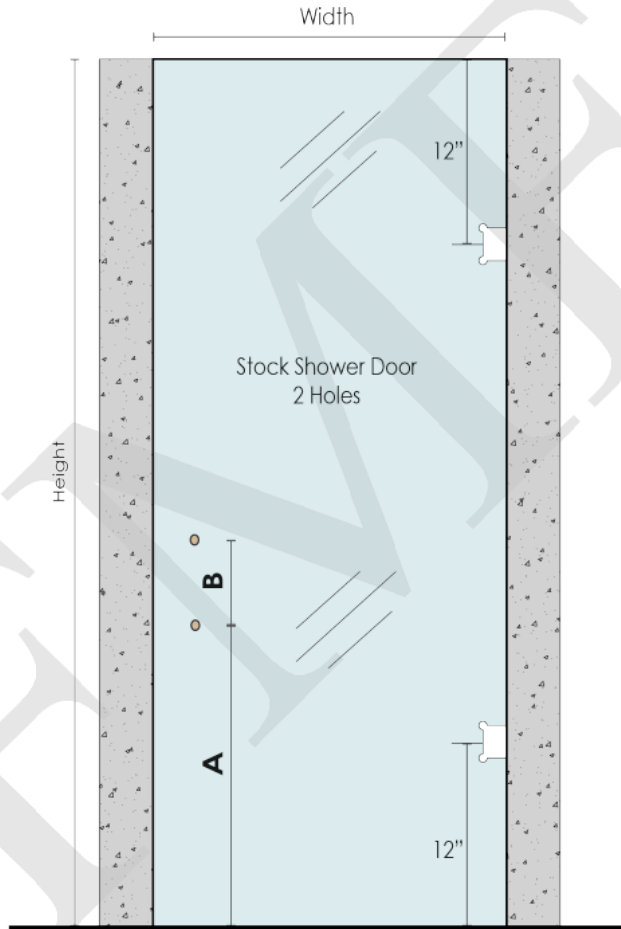

**STOCK SHOWER DOOR - 2 HOLES**

Model No.	Size	"A"	"B"
2466-2H	24x66"	31"	6"
2468-2H	24x68"	31"	6"
2472-2H	24x72"	32"	6"
2476-2H	24x76"	32"	6"
2478-2H	24x78"	32"	6"
2480-2H	24x80"	32"	8"
2482-2H	24x82"	32"	8"
2484-2H	24x84"	32"	8"

**HINGE CUT-OUT**

<b>NOTES:</b> - PROPRIETARY AND CONFIDENTIAL - THE INFORMATION CONTAINED IN THIS DRAWING IS THE SOLE PROPERTY OF FMF GLASS HARDWARE. ANY REPRODUCTION IN PART OR AS A WHOLE WITHOUT THE WRITTEN PERMISSION OF FMF GLASS HARDWARE IS PROHIBITED.	PRODUCT NAME: Stock Shower Doors 24"- 2 Holes		PRODUCT MODEL NUMBER: 2466-2H 2482-2H 2478-2H 2472-2H 2468-2H 2484-2H 2480-2H 2476-2H		
	DWG NO. 24SD2_1	UNIT: MM	DWG SIZE/SCALE A4/NTS	<b>FMF GLASS          HARDWARE</b>	REV. 1
	DATE: 11.22	DRAWN BY: FMF			SHEET 1 OF 1

**STOCK SHOWER DOOR - 2 HOLES**

Model No.	Size	"A"	"B"
2664-2H	26x64"	24"	6"
2668-2H	26x68"	31"	6"
2672-2H	26x72"	32"	6"
2676-2H	26x76"	32"	6"
2678-2H	26x78"	32"	6"
2680-2H	26x80"	32"	8"
2682-2H	26x82"	32"	8"
2684-2H	26x84"	32"	8"

Model No.	Width	Height
2472-3H	24"	72"
2476-3H	24"	76"
2478-3H	24"	78"
2480-3H	24"	80"
2482-3H	24"	82"

**STOCK SHOWER DOOR - 3 HOLES**

**HINGE CUT-OUT**

<b>NOTES:</b> - PROPRIETARY AND CONFIDENTIAL - THE INFORMATION CONTAINED IN THIS DRAWING IS THE SOLE PROPERTY OF FMF GLASS HARDWARE. ANY REPRODUCTION IN PART OR AS A WHOLE WITHOUT THE WRITTEN PERMISSION OF FMF GLASS HARDWARE IS PROHIBITED.	PRODUCT NAME: Stock Shower Doors 24" - 3 Holes		PRODUCT MODEL NUMBER: 2472-3H      2480-3H      2478-3H 2476-3H      2482-3H		
	DWG NO. 24SD3_1	UNIT: MM	DWG SIZE/SCALE A4/NTS	<b>FMF GLASS HARDWARE</b>	REV.      1
	DATE: 11.22	DRAWN BY: FMF			SHEET 1 OF 1