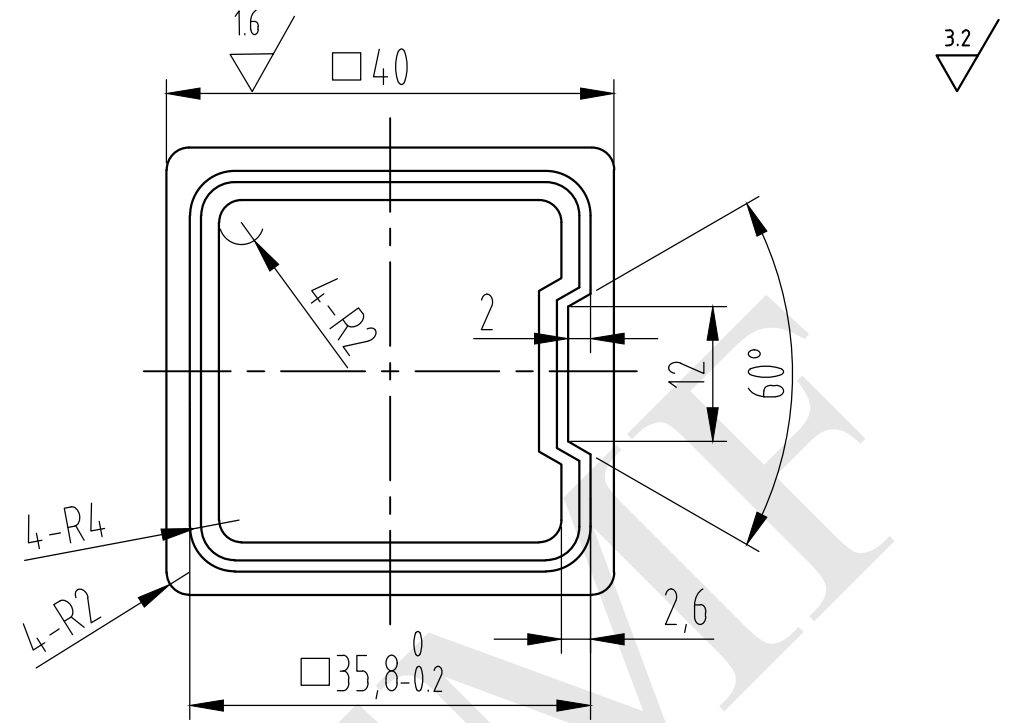

12 11 10 9 8 7 6 5 4 3 2 1

NOTES: - PROPRIETARY AND CONFIDENTIAL - THE INFORMATION CONTAINED IN THIS DRAWING IS THE SOLE PROPERTY OF FMF GLASS HARDWARE. ANY REPRODUCTION IN PART OR AS A WHOLE WITHOUT THE WRITTEN PERMISSION OF FMF GLASS HARDWARE IS PROHIBITED.	PRODUCT NAME: Straight Square Connector for 40x40mm square handrail		PRODUCT MODEL NUMBER: SCC-4040		
	DWG NO. SCC-4040_1	UNIT: MM	DWG SIZE/SCALE A4/NTS	FMF GLASS HARDWARE	REV. 1
	DATE: 01.23	DRAWN BY: FMF	SHEET 1 OF 1		

12 11 10 9 8 7 6 5 4 3 2 1