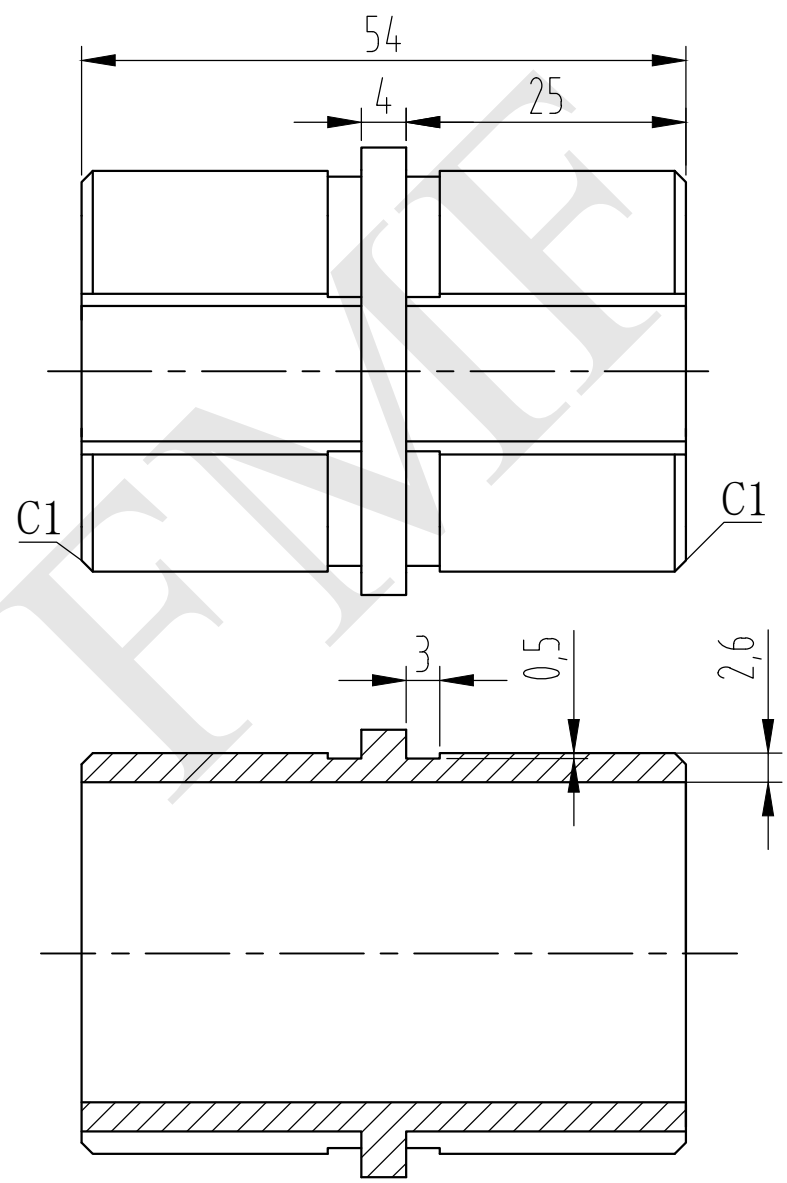

12 11 10 9 8 7 6 5 4 3 2 1

NOTES: - PROPRIETARY AND CONFIDENTIAL - THE INFORMATION CONTAINED IN THIS DRAWING IS THE SOLE PROPERTY OF FMF GLASS HARDWARE. ANY REPRODUCTION IN PART OR AS A WHOLE WITHOUT THE WRITTEN PERMISSION OF FMF GLASS HARDWARE IS PROHIBITED.	PRODUCT NAME: Straight Square Connector for 40x40mm square handrail		PRODUCT MODEL NUMBER: SCC-4040		
	DWG NO. SCC-4040_1	UNIT: MM	DWG SIZE/SCALE A4/NTS	FMF GLASS HARDWARE	REV. 1
	DATE: 01.23	DRAWN BY: FMF	SHEET 1 OF 1		

12 11 10 9 8 7 6 5 4 3 2 1