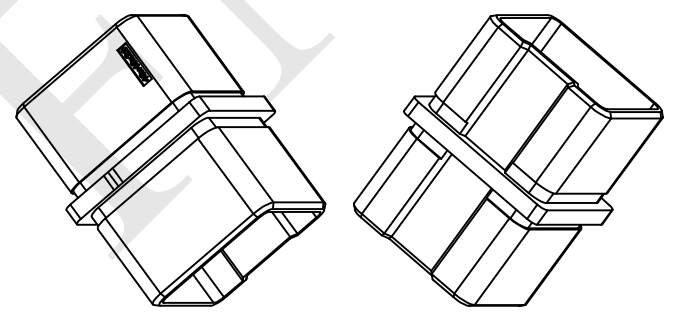

12 11 10 9 8 7 6 5 4 3 2 1

NOTES: - PROPRIETARY AND CONFIDENTIAL - THE INFORMATION CONTAINED IN THIS DRAWING IS THE SOLE PROPERTY OF FMF GLASS HARDWARE. ANY REPRODUCTION IN PART OR AS A WHOLE WITHOUT THE WRITTEN PERMISSION OF FMF GLASS HARDWARE IS PROHIBITED.	PRODUCT NAME: Straight Square Connector for 40x40mm square handrail		PRODUCT MODEL NUMBER: SCC-4040		
	DWG NO. SCC-4040_1	UNIT: MM	DWG SIZE/SCALE A4/NTS	FMF GLASS HARDWARE	REV. 1
	DATE: 01.23	DRAWN BY: FMF	SHEET 1 OF 1		