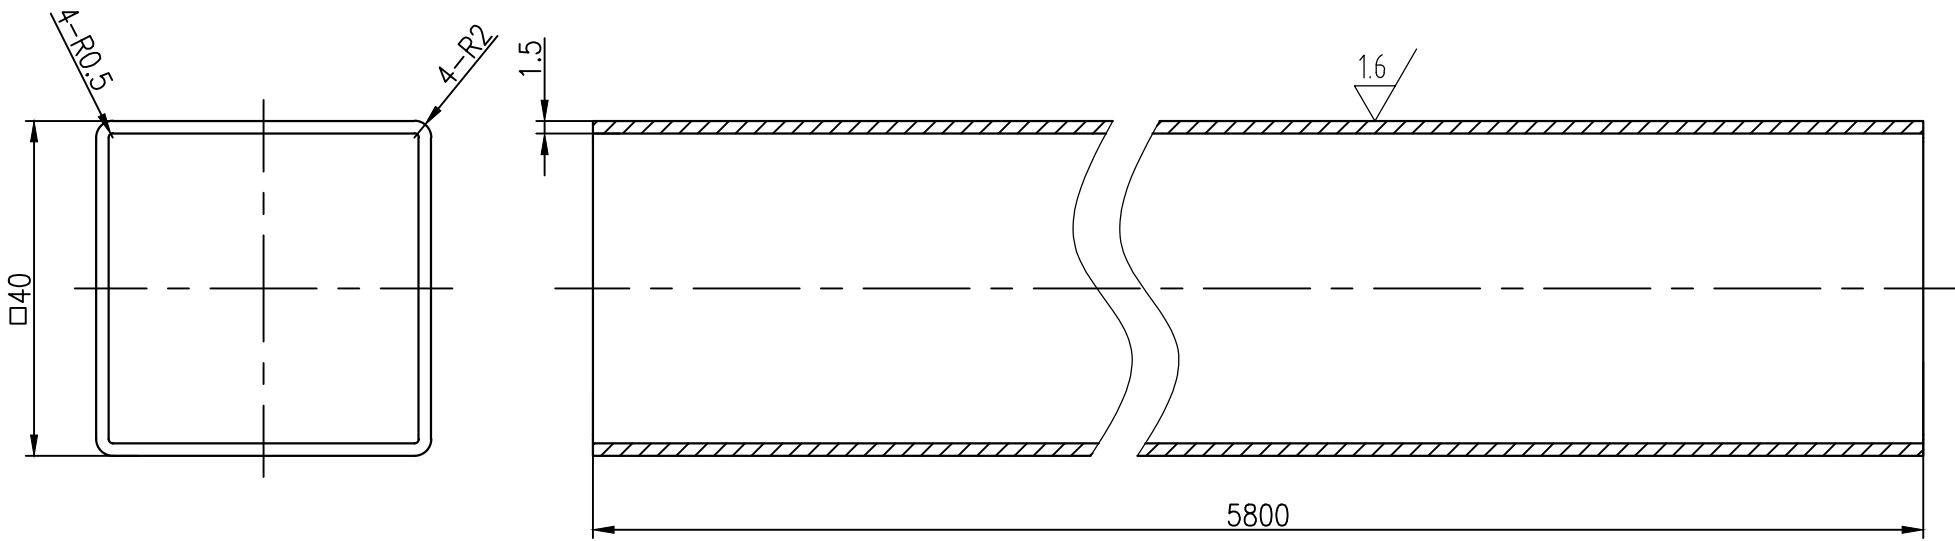

12 11 10 9 8 7 6 5 4 3 2 1

3.2

<b>NOTES:</b> - PROPRIETARY AND CONFIDENTIAL - THE INFORMATION CONTAINED IN THIS DRAWING IS THE SOLE PROPERTY OF FMF GLASS HARDWARE. ANY REPRODUCTION IN PART OR AS A WHOLE WITHOUT THE WRITTEN PERMISSION OF FMF GLASS HARDWARE IS PROHIBITED.	PRODUCT NAME: Square 40x40mm Handrail		PRODUCT MODEL NUMBER: RAIL-404		
	DWG NO. RAIL-404_1	UNIT: MM	DWG SIZE/SCALE	<b>FMF GLASS HARDWARE</b>	REV. 1
	DATE: 01.23	DRAWN BY: FMF	A4/NTS		SHEET 1 OF 1