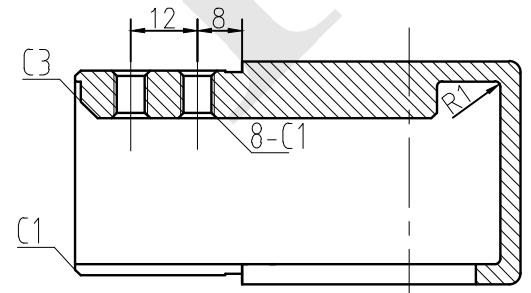

B-B

<b>NOTES:</b> - PROPRIETARY AND CONFIDENTIAL - THE INFORMATION CONTAINED IN THIS DRAWING IS THE SOLE PROPERTY OF FMF GLASS HARDWARE. ANY REPRODUCTION IN PART OR AS A WHOLE WITHOUT THE WRITTEN PERMISSION OF FMF GLASS HARDWARE IS PROHIBITED.	PRODUCT NAME: 90° Horizontal Elbow for 40x40mm Square Cap Handrail		PRODUCT MODEL NUMBER: 90ELB-C404H		
	DWG NO. 90ELB-C404H_1	UNIT: MM	DWG SIZE/SCALE A4/NTS	<b>FMF GLASS HARDWARE</b>	REV. 1
	DATE: 11.22	DRAWN BY: FMF			SHEET 1 OF 1