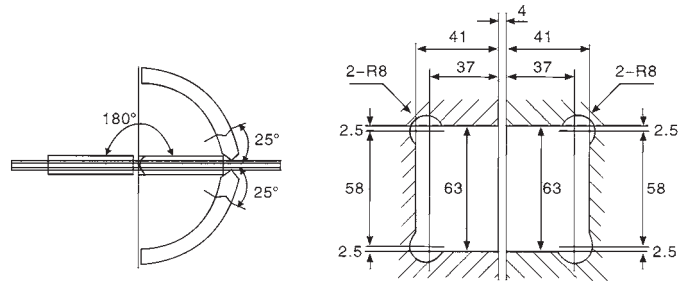

ESH-203

ESH-204

ESH-301

ESH-302

View of the bottom

ESH-303

Glass cut-out top and bottom

ASH - 304

GBF-884B

GBF-871

SIZE	H	W	D	L
GBF-871 (50)	26.75	54.9	21.5	13.5
GBF-871 (45)	24.25	49.96	18.5	10.5
GBF-871 (44)	22	44.5	15.5	7.5
GBF-871 (38)	18.25	37.9	15.5	7.5

GDK-01A

GDK-05

Dia: Ø25-Ø40

GDK-09

Dia: Ø25-Ø40