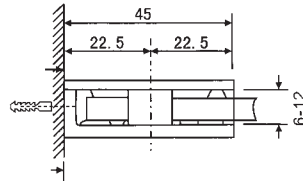

ASH-500A

Glass cut-out top and bottom

ASH-500B

Glass cut-out top and bottom

GBF-811S

GBF-815

GBF-816

GBF-821S

GBF-884B

GBF-871

SIZE	H	W	D	L
GBF-871 (50)	26.75	54.9	21.5	13.5
GBF-871 (45)	24.25	49.96	18.5	10.5
GBF-871 (44)	22	44.5	15.5	7.5
GBF-871 (38)	18.25	37.9	15.5	7.5

GDK-01A

GDK-05

Dia: Ø25-Ø40

GDK-09

Dia: Ø25-Ø40