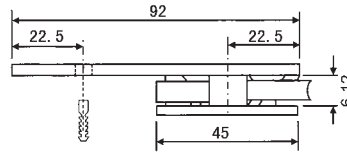

ASH-500A

Glass cut-out top and bottom

ASH-500B

Glass cut-out top and bottom

GBF-811S

GBF-815

GBF-816

GBF-821S

GBF-884B

GBF-871

SIZE	H	W	D	L
GBF-871 (50)	26.75	54.9	21.5	13.5
GBF-871 (45)	24.25	49.96	18.5	10.5
GBF-871 (44)	22	44.5	15.5	7.5
GBF-871 (38)	18.25	37.9	15.5	7.5

GDK-01A

GDK-05

Dia: Ø25-Ø40

GDK-09

Dia: Ø25-Ø40