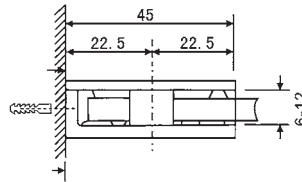

ASH-500A

Glass cut-out top and bottom

ASH-500B

Glass cut-out top and bottom

GBF-811S

GBF-815

GBF-816

GBF-821S

GBF-884B

GBF-871

SIZE	H	W	D	L
GBF-871 (50)	26.75	54.9	21.5	13.5
GBF-871 (45)	24.25	49.96	18.5	10.5
GBF-871 (44)	22	44.5	15.5	7.5
GBF-871 (38)	18.25	37.9	15.5	7.5

GDK-01A

GDK-05

Dia: Ø25-Ø40

GDK-09

Dia: Ø25-Ø40