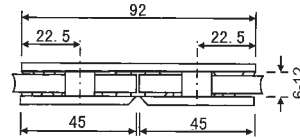

ASH-500A

Glass cut-out top and bottom

ASH-500B

Glass cut-out top and bottom

GBF-811S

GBF-815

GBF-816

GBF-821S

GBF-884B

GBF-871

SIZE	H	W	D	L
GBF-871 (50)	26.75	54.9	21.5	13.5
GBF-871 (45)	24.25	49.96	18.5	10.5
GBF-871 (44)	22	44.5	15.5	7.5
GBF-871 (38)	18.25	37.9	15.5	7.5

GDK-01A

GDK-05

Dia: Ø25-Ø40

GDK-09

Dia: Ø25-Ø40